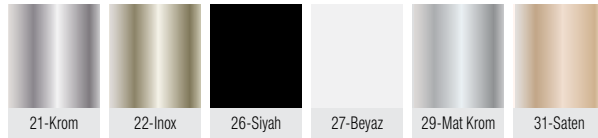

42'lik Metal Bingolu Baza Ayağı

Ürün Kodu	Ø Çap	Boy	Koli/Adet
M1200	Ø42	6 Cm	100
M1201	Ø42	8 Cm	100
M1202	Ø42	10 Cm	100
M1203	Ø42	12 Cm	72
M1204	Ø42	15 Cm	64
M1205	Ø42	20 Cm	50

51'lik Metal Bingolu Baza Ayağı

Ürün Kodu	Ø Çap	Boy	Koli/Adet
M1210	Ø51	6 Cm	60
M1211	Ø51	8 Cm	84
M1212	Ø51	10 Cm	64
M1213	Ø51	12 Cm	48
M1214	Ø51	15 Cm	44
M1215	Ø51	20 Cm	32

60'lik Metal Bingolu Baza Ayağı

Ürün Kodu	Ø Çap	Boy	Koli/Adet
M1220	Ø60	6 Cm	48
M1221	Ø60	8 Cm	75
M1222	Ø60	10 Cm	56
M1223	Ø60	12 Cm	45
M1224	Ø60	15 Cm	30
M1225	Ø60	20 Cm	35