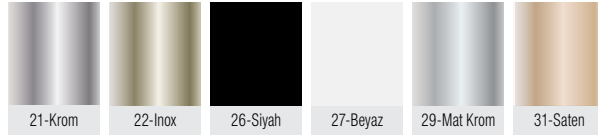

In the point that we came today we are in a great excitement especially to supply Legs Group with best delivery to our precious clients.

We wish to work together...

42'lik Metal Bingolu Baza Ayağı

Ürün Kodu	Ø Çap	Boy	Koli/Adet
M1200	Ø42	6 Cm	100
M1201	Ø42	8 Cm	100
M1202	Ø42	10 Cm	100
M1203	Ø42	12 Cm	72
M1204	Ø42	15 Cm	64
M1205	Ø42	20 Cm	50