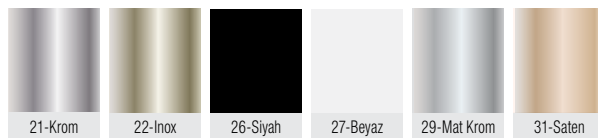

60'lik Metal Bingolu Baza Ayağı

Ürün Kodu	Ø Çap	Boy	Koli/Adet
M1220	Ø60	6 Cm	48
M1221	Ø60	8 Cm	75
M1222	Ø60	10 Cm	56
M1223	Ø60	12 Cm	45
M1224	Ø60	15 Cm	30
M1225	Ø60	20 Cm	35